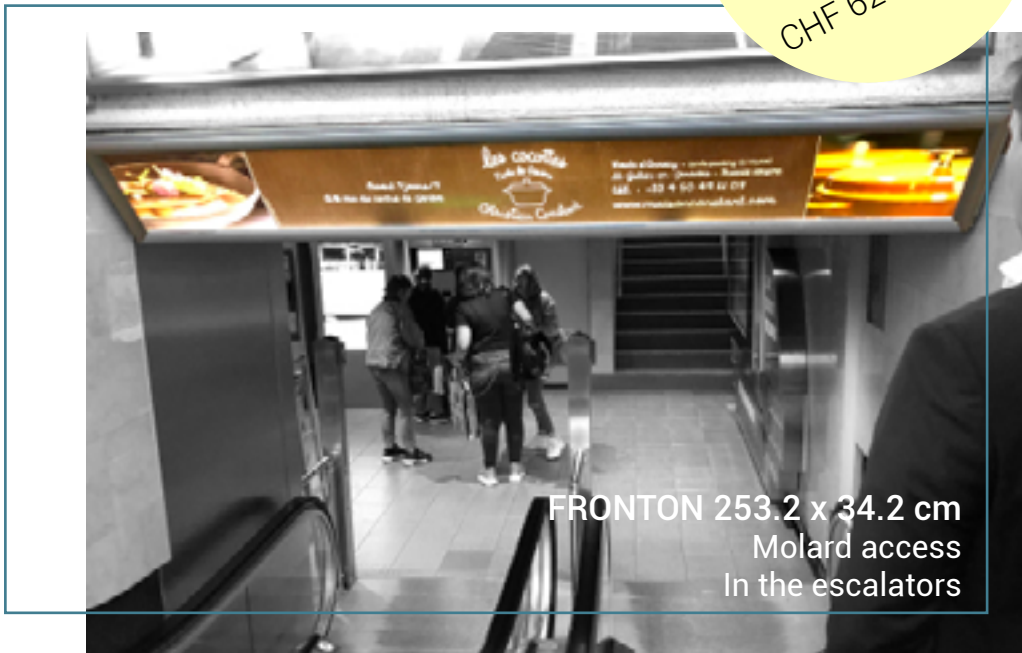

F4L 91 x 128 cm
Fusterie access
In the escalators

Downtimes users
From
CHF 625.-/month

FRONTON 253.2 x 34.2 cm
Molard access
In the escalators

LIGHT PANELS

Strategic locations

You book 1 panel
we offer to you

4 weeks of broadcast
in the 2 digital screens of
the carpark,
Molard & Fusterie accesses

OR

8 weeks of broadcast in a
F12 light panel
in the vehicles access and
exit ramps

**Face-to-face
with the vehicles**
CHF 315.-/month

F12L 268.5 x 118.8 cm
-1 Molard
Vehicles exit

* Offer valid on an annual commitment, subject to availability