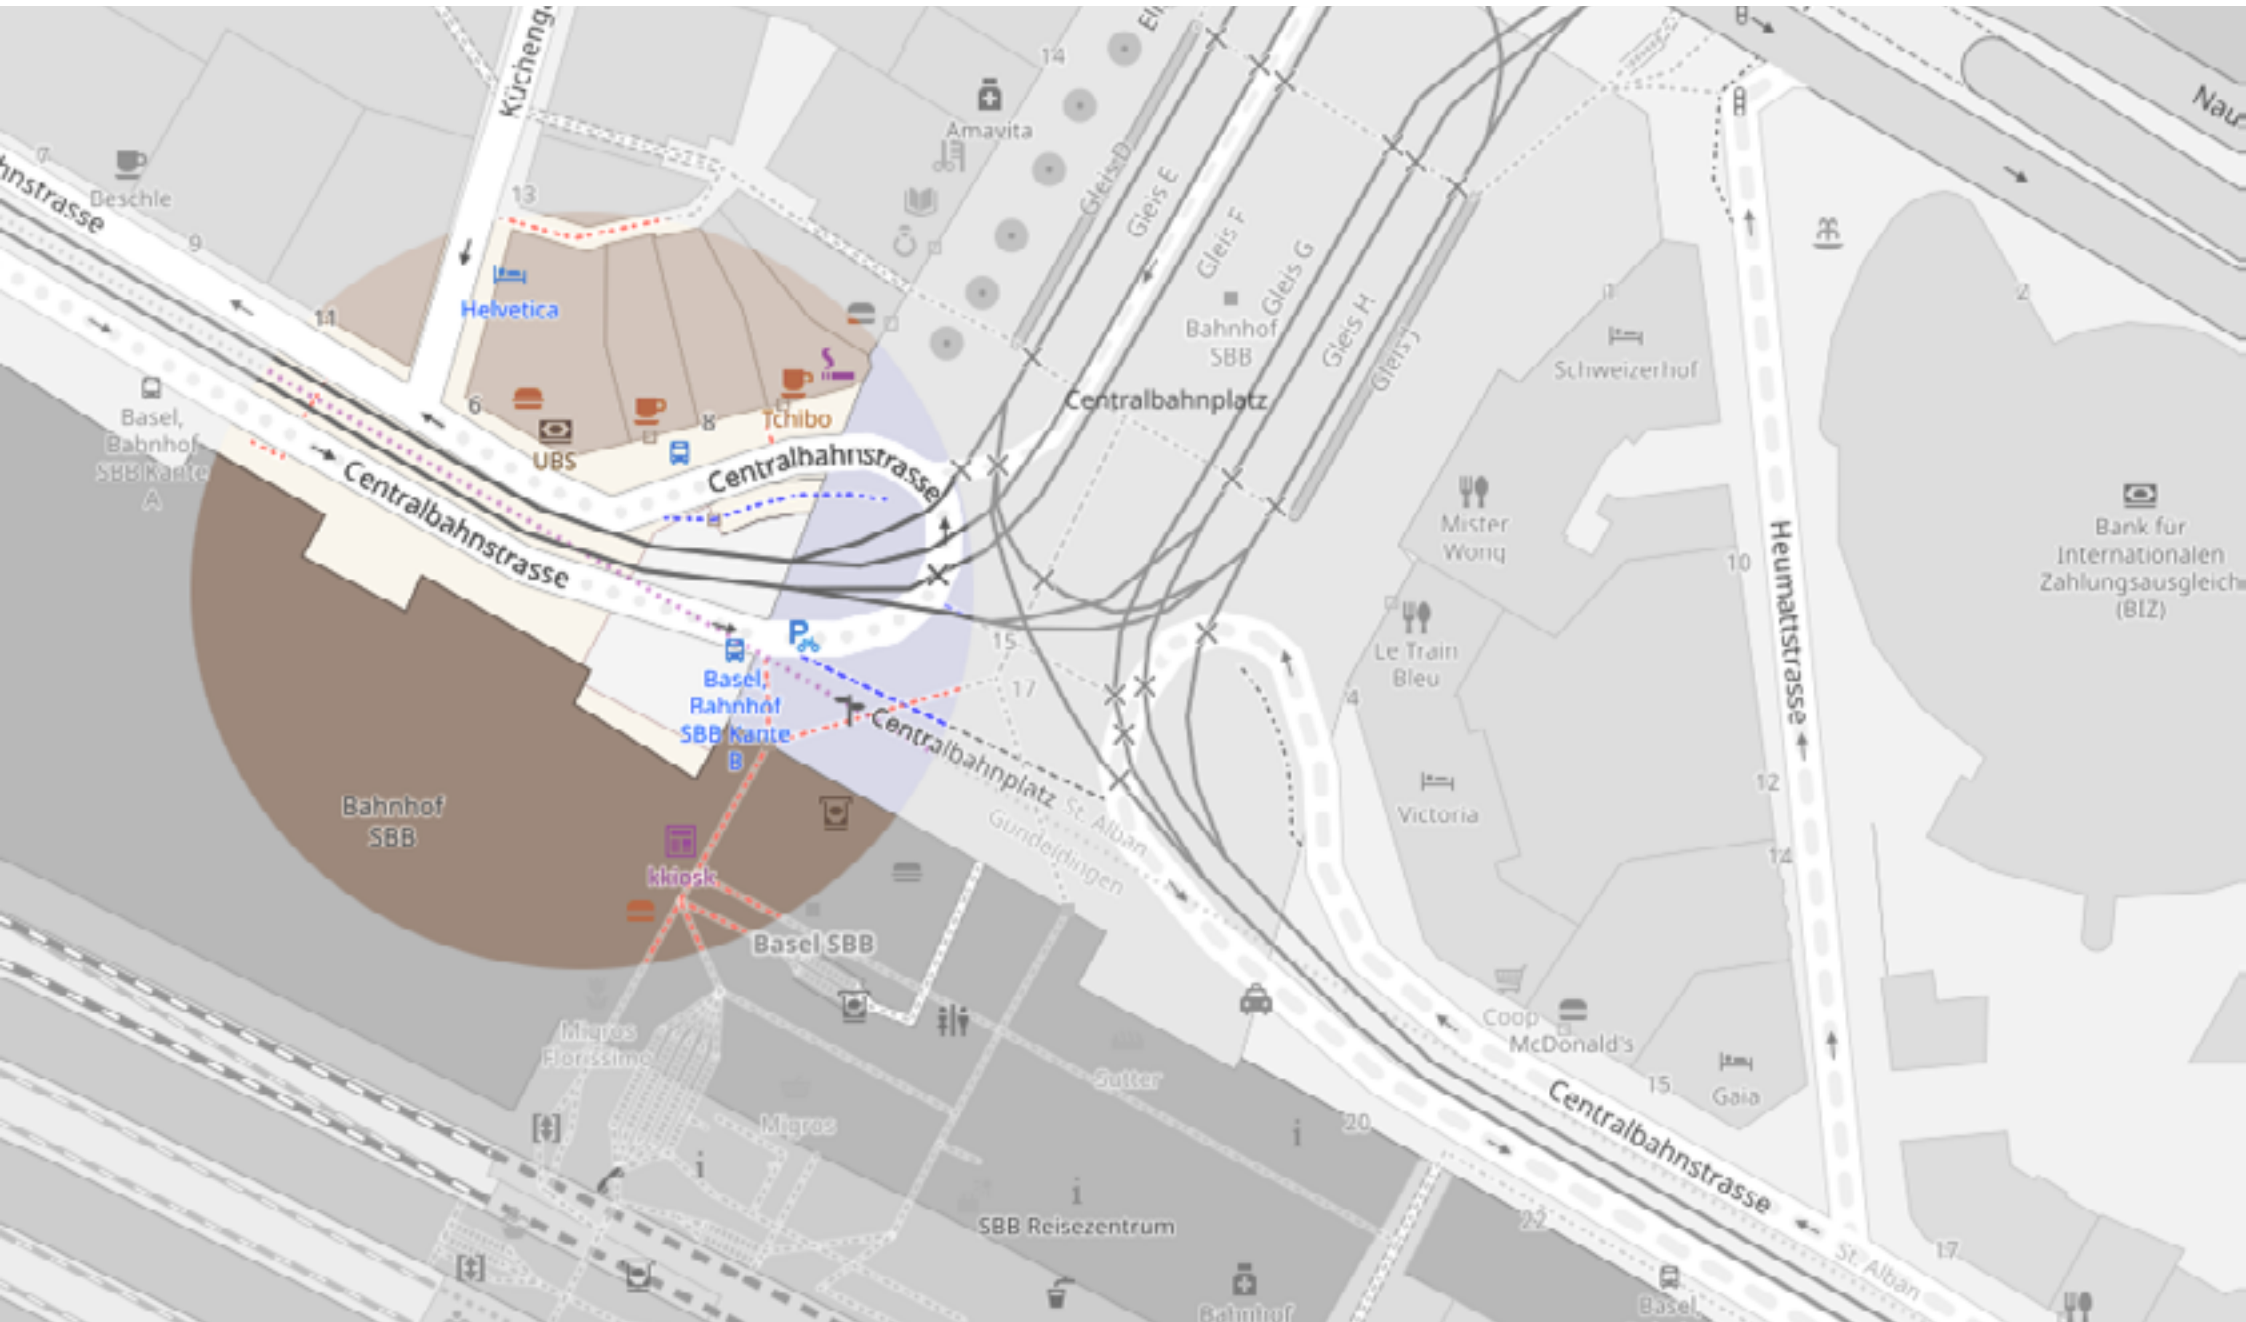

## Inescapable location

Just in front of the exit of the largest european frontier station

On the central square : **+ than 130'000 visitors a day**

At the german and french borders, the **3rd city of Switzerland** constantly attracts international visitors

# Location Map